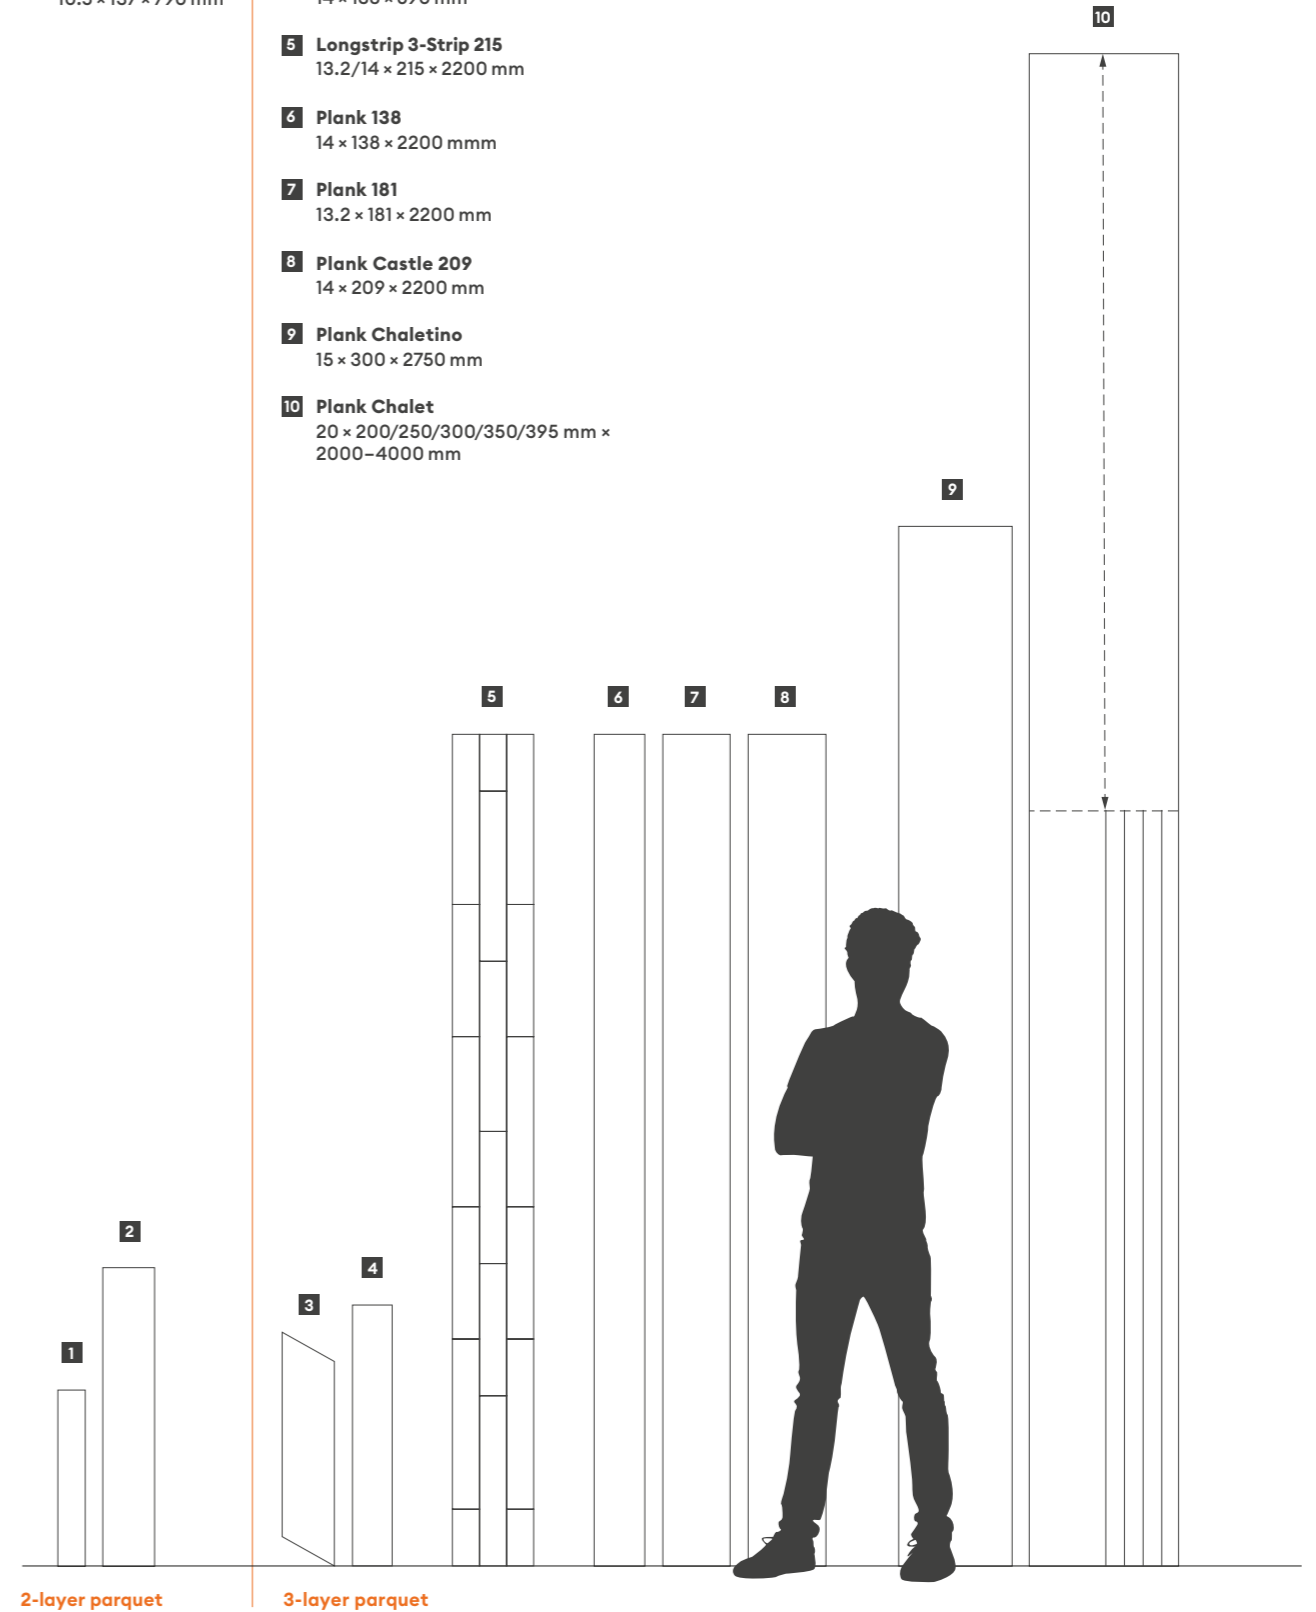

4. Surface

Oiled floors are especially good at highlighting the wood's natural character, while lacquered surfaces are somewhat easier to care for. All our finishes emphasise the beauty of the wood and provide long-lasting protection against dust, dirt, and liquids, ensuring a floor that maintains its well-kept appearance for years to come.

Colours

2-layer parquet

- 1 Strip Prestige 10 × 70 × 470 mm
- 2 Herringbone T/G 10.5 × 137 × 790 mm

3-layer parquet

- 3 Chevron 14 × 138 × 611 mm
- 4 Herringbone Click 138 14 × 138 × 690 mm
- 5 Longstrip 3-Strip 215 13.2/14 × 215 × 2200 mm
- 6 Plank 138 14 × 138 × 2200 mm
- 7 Plank 181 13.2 × 181 × 2200 mm
- 8 Plank Castle 209 14 × 209 × 2200 mm
- 9 Plank Chaletino 15 × 300 × 2750 mm
- 10 Plank Chalet 20 × 200/250/300/350/395 mm × 2000–4000 mm