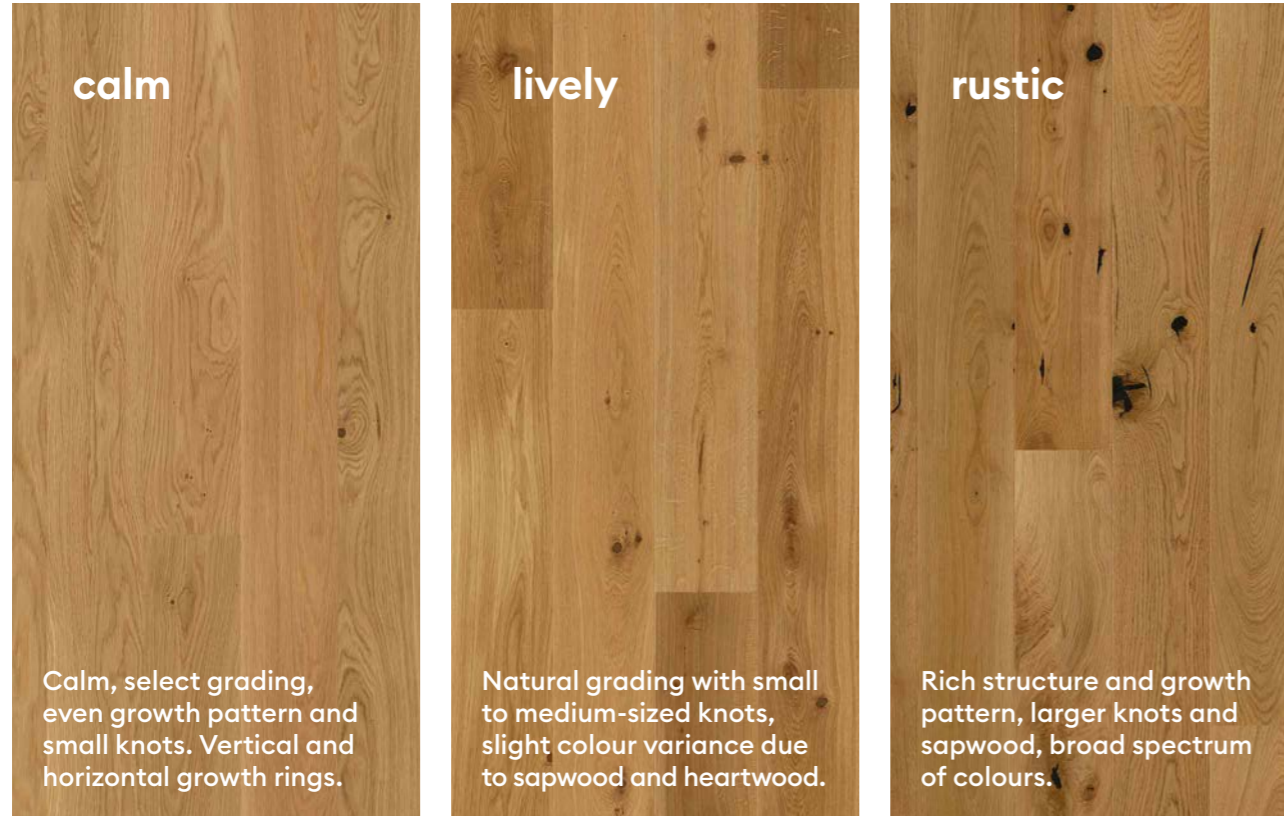

4. Surface

Oiled floors are especially good at highlighting the wood's natural character, while lacquered surfaces are somewhat easier to care for. All our finishes emphasise the beauty of the wood and provide long-lasting protection against dust, dirt, and liquids, ensuring a floor that maintains its well-kept appearance for years to come.

Colours

2-layer parquet

- 1 Strip Prestige 10 × 70 × 470 mm
- 2 Herringbone T/G 10.5 × 137 × 790 mm

3-layer parquet

- 3 Chevron 14 × 138 × 611 mm
- 4 Herringbone Click 138 14 × 138 × 690 mm
- 5 Longstrip 3-Strip 215 13.2/14 × 215 × 2200 mm
- 6 Plank 138 14 × 138 × 2200 mm
- 7 Plank 181 13.2 × 181 × 2200 mm
- 8 Plank Castle 209 14 × 209 × 2200 mm
- 9 Plank Chaletino 15 × 300 × 2750 mm
- 10 Plank Chalet 20 × 200/250/300/350/395 mm × 2000–4000 mm

2-layer parquet

3-layer parquet

Formats

Wood is a natural material. Some types of wood have a more subdued appearance, while others display a more lively look. This means that no two floors are identical. Nature leaves its mark on the wood: the delicate details of its grain and the presence of smaller and larger knots tell the story of the tree.