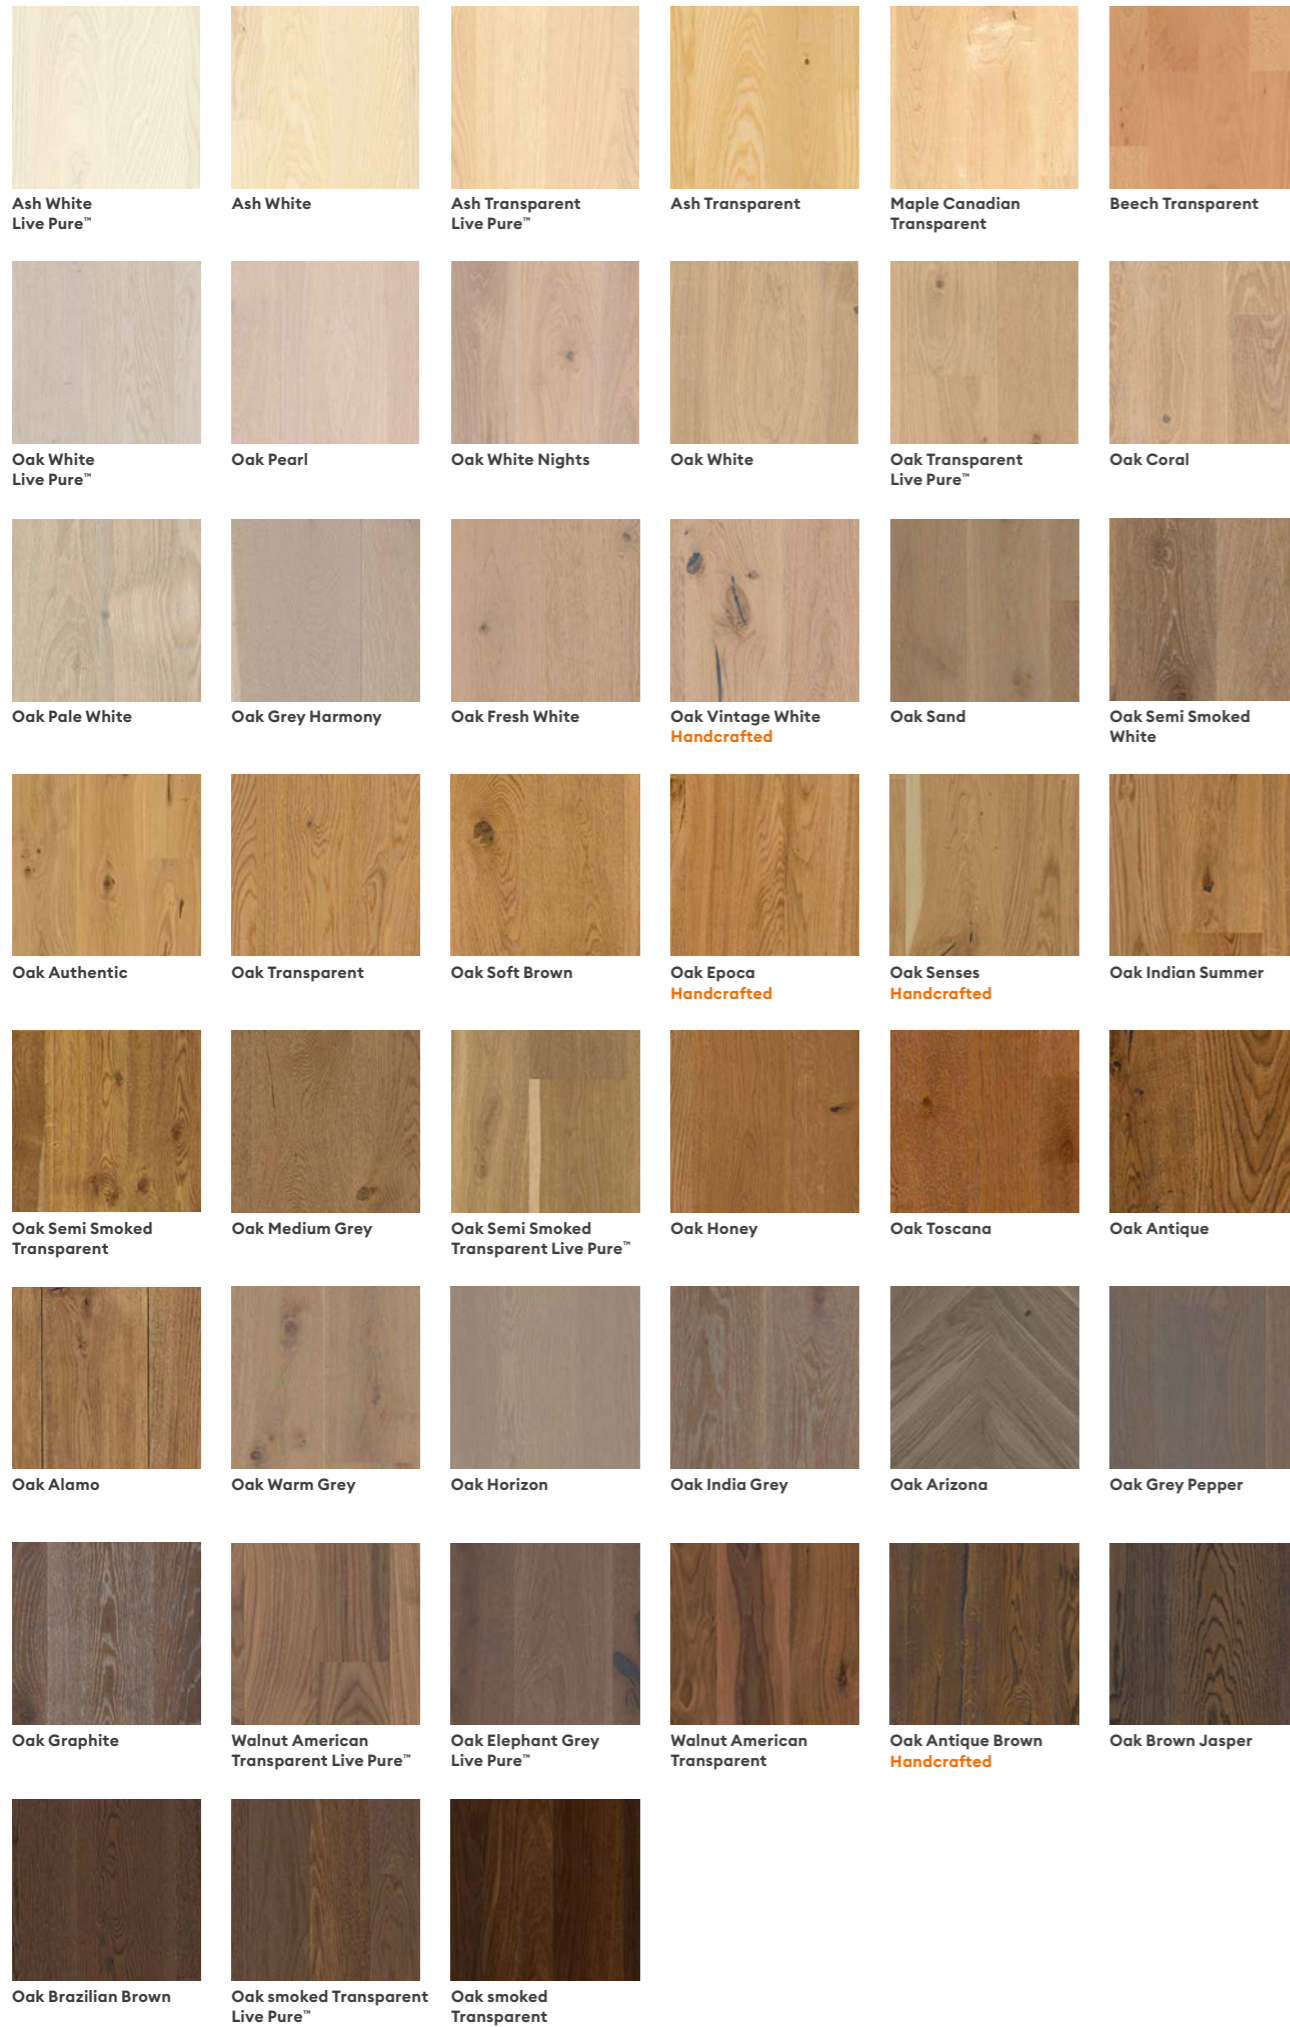

4. Surface

Oiled floors are especially good at highlighting the wood's natural character, while lacquered surfaces are somewhat easier to care for. All our finishes emphasise the beauty of the wood and provide long-lasting protection against dust, dirt, and liquids, ensuring a floor that maintains its well-kept appearance for years to come.